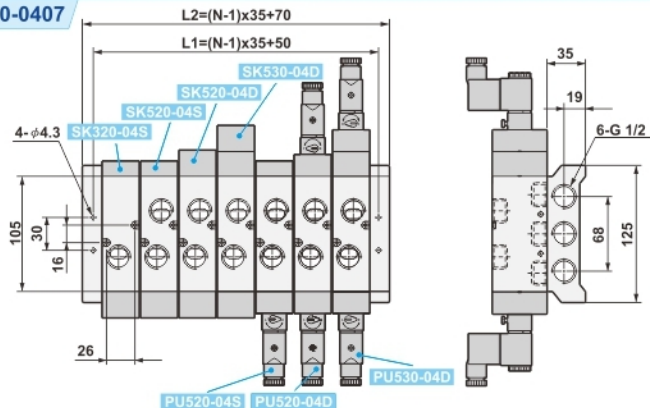

MF520-0407

Number of station (N)	L1	L2
2	85	105
3	120	140
4	155	175
5	190	210
6	225	245
7	260	280
8	295	315
9	330	350
10	365	385