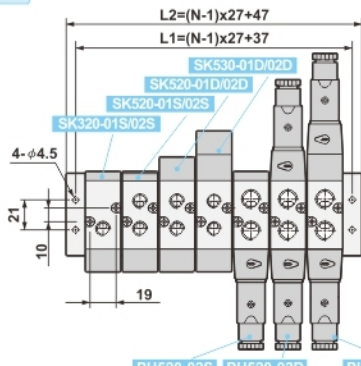

MF520-0207

Number of station (N)	L1	L2
2	64	74
3	91	101
4	118	128
5	145	155
6	172	182
7	199	209
8	226	236
9	253	263
10	280	290