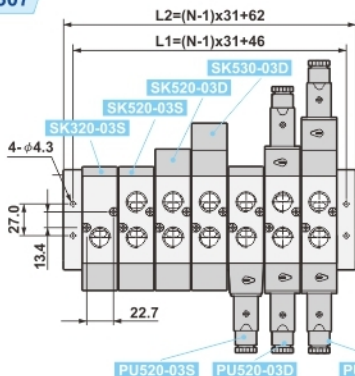

MF520-0307

Number of station (N)	L1	L2
2	77	93
3	108	124
4	139	155
5	170	186
6	201	217
7	232	248
8	263	279
9	294	310
10	325	341