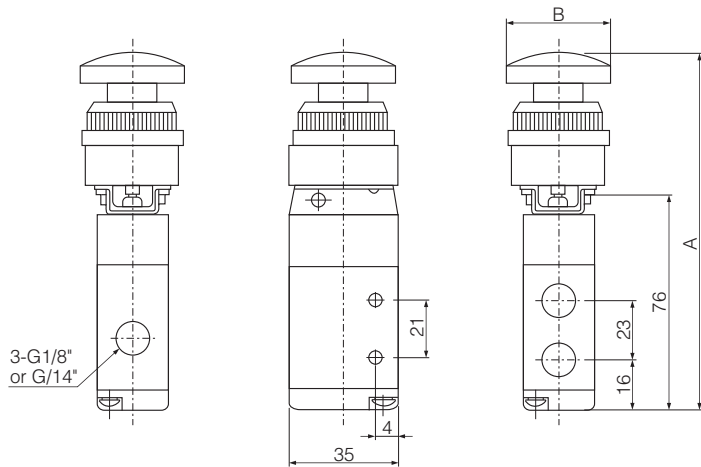

MSV98322 <https://www.markazbargh.com/brand/pneu-control/>