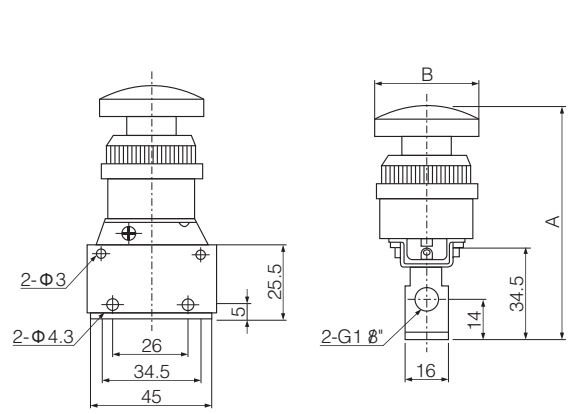

<https://www.markazbargh.com/product-category/hand-operated-valve/>

Model	Symbol/Model	PP	PPL	LB	TB	EB	PB	R
MSV86522	A	114	119	133	136.5	134	131	107.5
	B	39.5	24.5	26.5	36.5	39.5	37.5	42.5
MSV98322	A	106	111	125	129.5	126	123	99.5
	B	39.5	24.5	26.5	36.5	39.5	37.5	42.5
MSV86321	A	66	71	85	88.5	86	83	59.5
	B	39.5	24.5	26.5	36.5	39.5	37.5	42.5