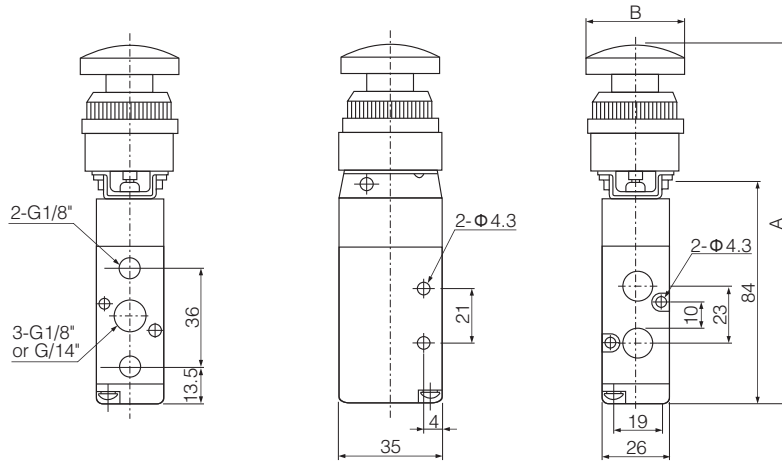

MSV86522 <https://www.markazbargh.com/product-category/pneumatic-manual-valve/>